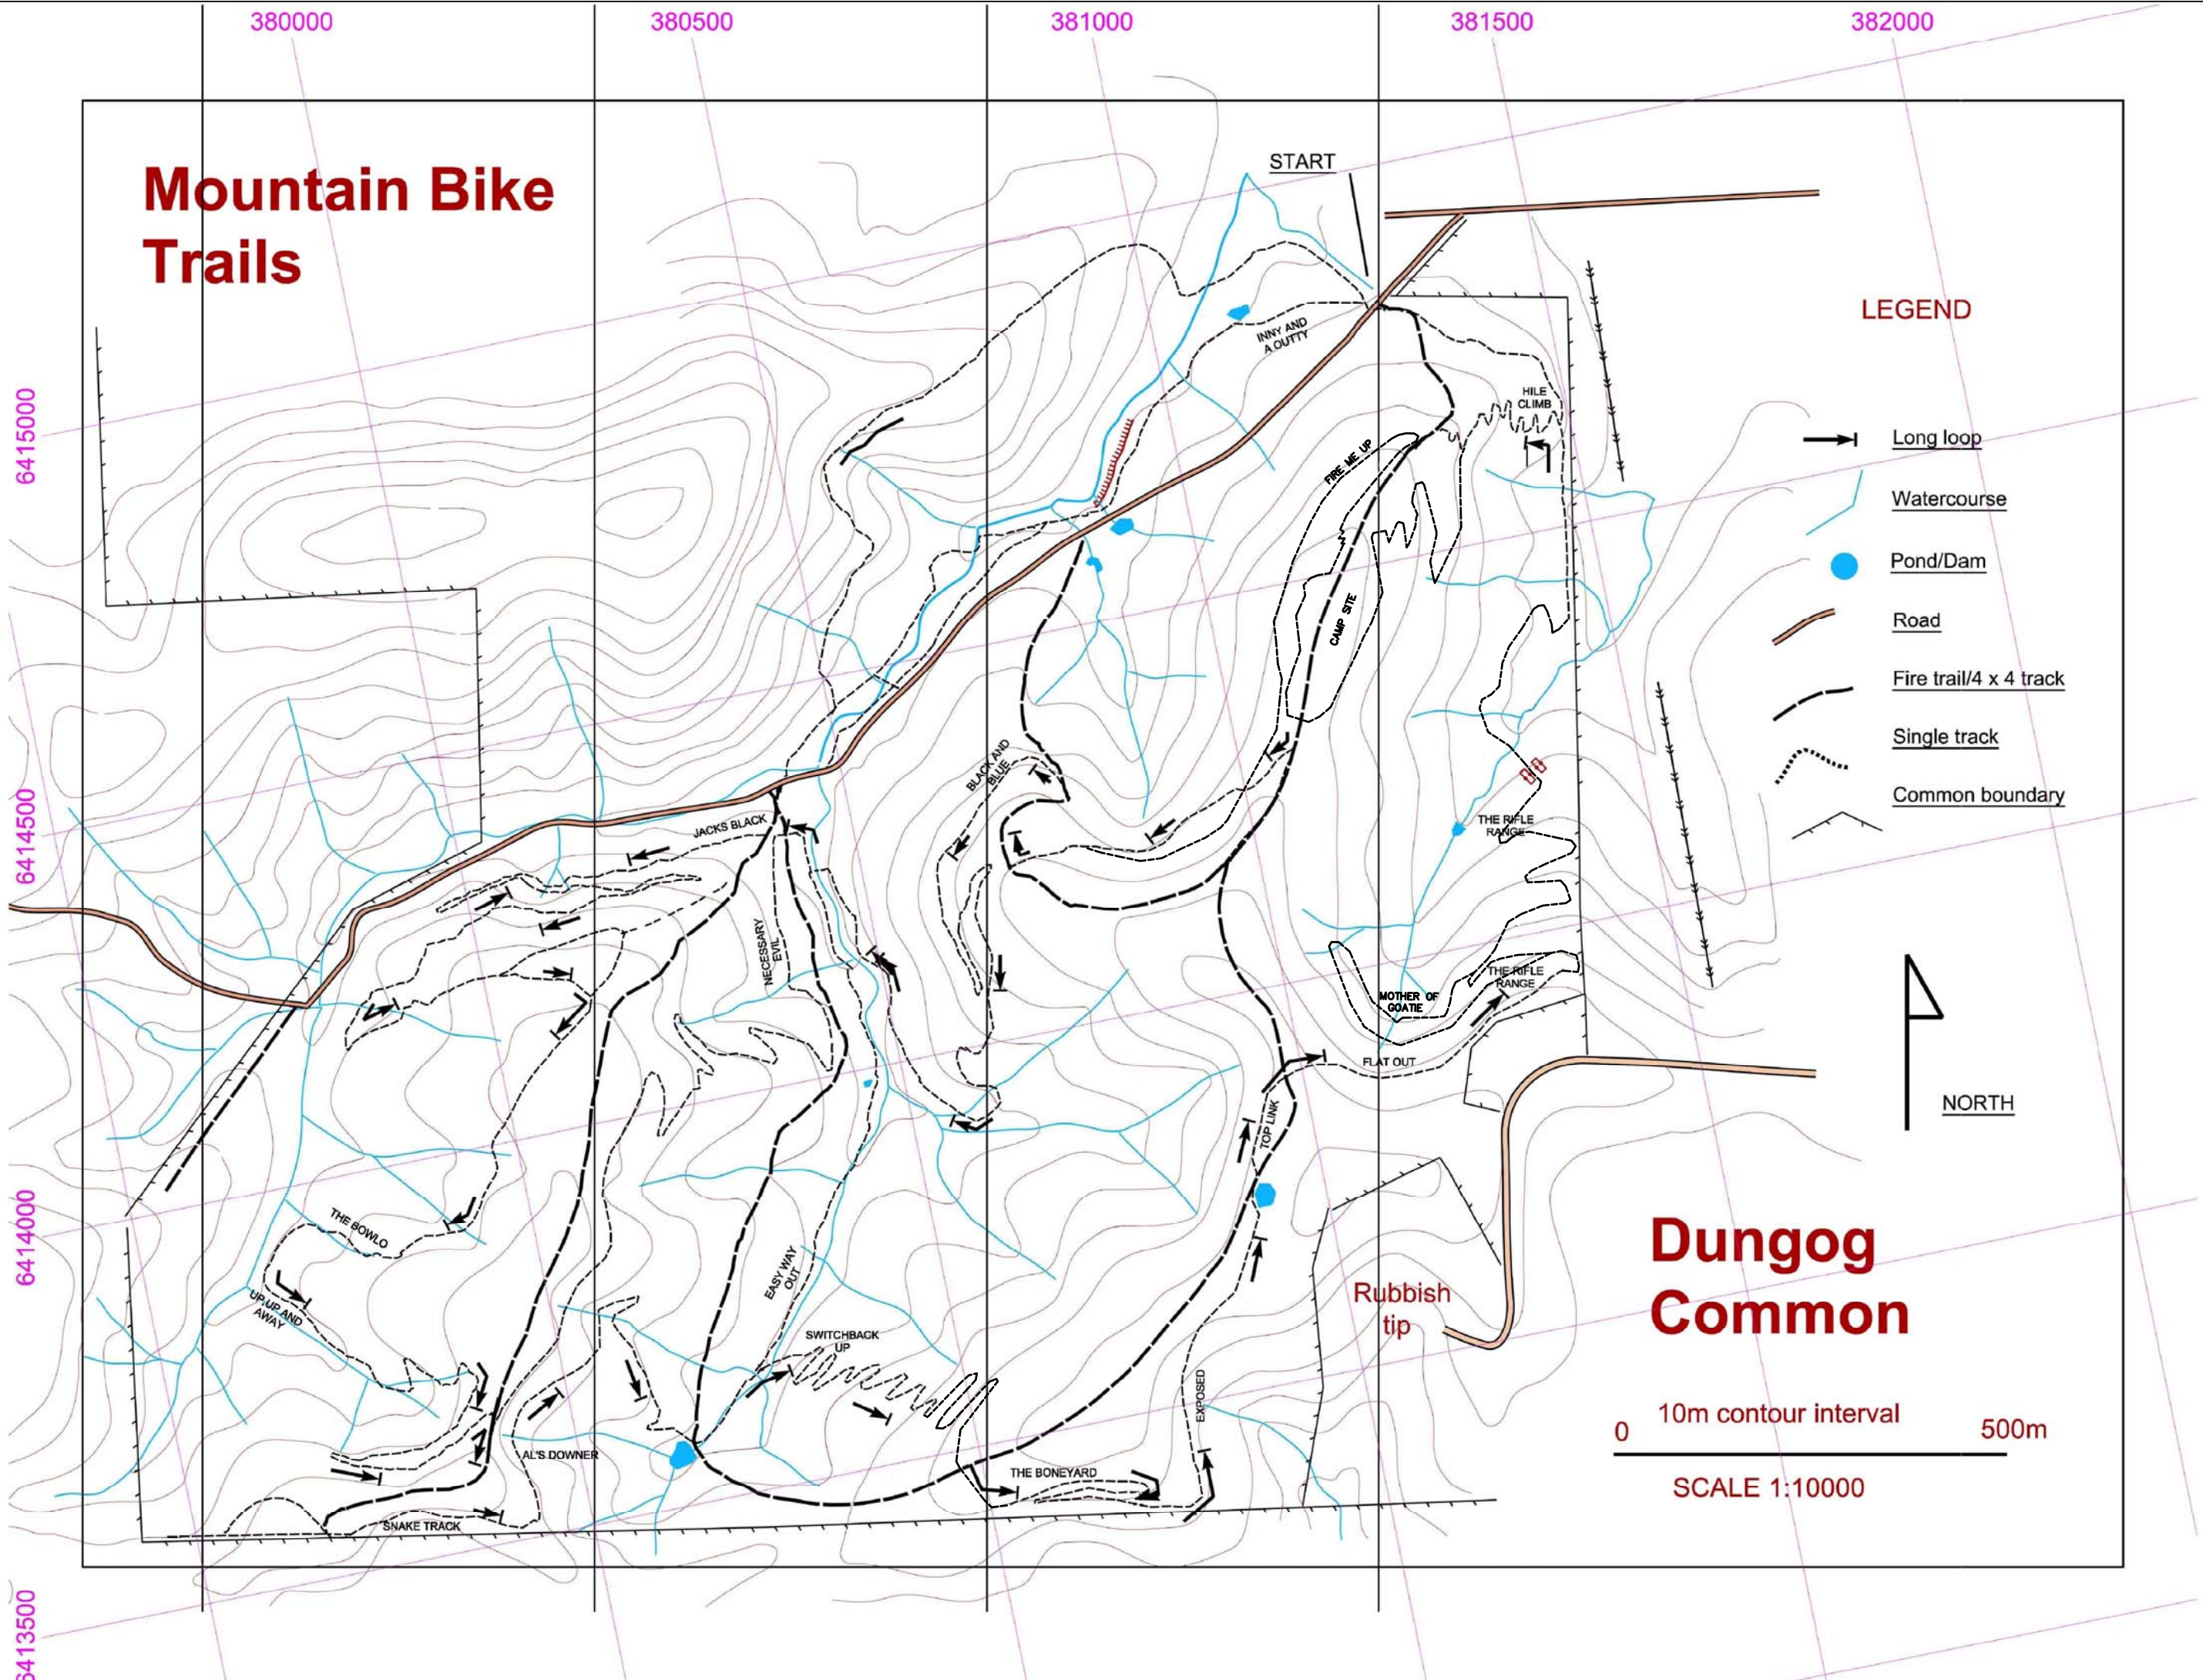

Mountain Bike Trails

LEGEND

- Long loop
- Watercourse
- Pond/Dam
- Road
- Fire trail/4 x 4 track
- Single track
- Common boundary

Dungog Common

0 10m contour interval 500m

SCALE 1:10000